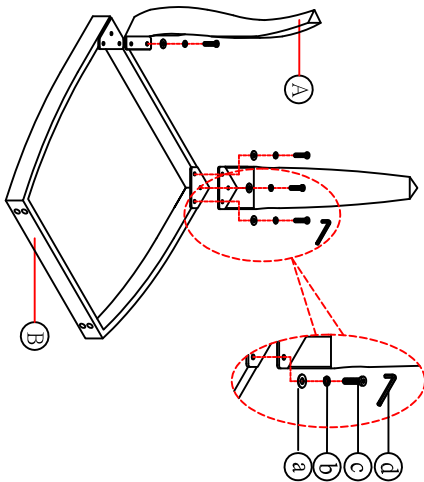

**Chintaly Imports**

ASSEMBLY INSTRUCTION  
ITEM NO.: LETTY/LACEY-SC

THANK YOU FOR PURCHASING THIS QUALITY PRODUCT.  
BE SURE TO CHECK ALL PACKING MATERIAL CAREFULLY FOR SMALL PARTS THAT MAY HAVE COME LOOSE INSIDE THE CARTON DURING TRANSIT.

### Step 1

#### PARTS LIST:

NO	DESCRIPTION	SKETCH	QTY
A	LEG		2PCS
B	SEAT CUSHION		1PC
C	BACK		1PC

#### HARDWARE LIST:

NO	DESCRIPTION	SKETCH	QTY
a	WASHER 13MM		6PCS
b	SPRING WASHER		6PCS
c	SMALL BOLT		6PCS
d	ALLEN KEY 4mm		1PC
e	WASHER 16MM		4PCS
f	SPRING WASHER		4PCS
g	LARGE BOLT		4PCS
h	ALLEN KEY 5mm		1PC