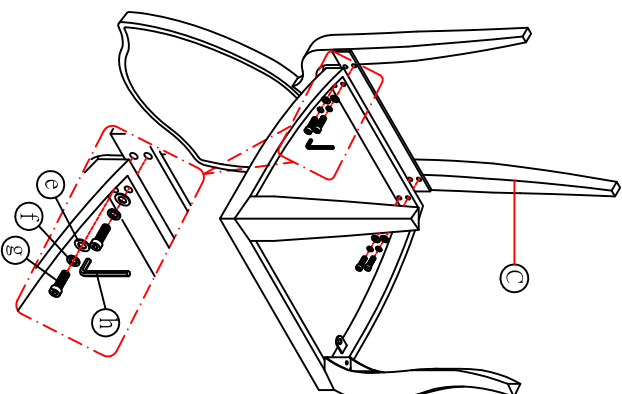

Chintaly Imports

ASSEMBLY INSTRUCTION
ITEM NO.: LETTY/LACEY-SC

THANK YOU FOR PURCHASING THIS QUALITY PRODUCT.
BE SURE TO CHECK ALL PACKING MATERIAL CAREFULLY FOR SMALL PARTS THAT MAY HAVE COME LOOSE INSIDE THE CARTON DURING TRANSIT.

Step 1

Step 2

FINISH

PARTS LIST:

NO	DESCRIPTION	SKETCH	QTY
A	LEG		2PCS
B	SEAT CUSHION		1PC
C	BACK		1PC

HARDWARE LIST:

NO	DESCRIPTION	SKETCH	QTY
a	WASHER 13MM		6PCS
b	SPRING WASHER		6PCS
c	SMALL BOLT		6PCS
d	ALLEN KEY 4mm		1PC
e	WASHER 16MM		4PCS
f	SPRING WASHER		4PCS
g	LARGE BOLT		4PCS
h	ALLEN KEY 5mm		1PC