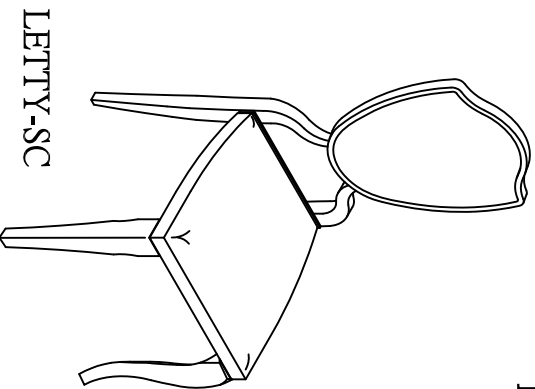

FINISH

LETTY-SC